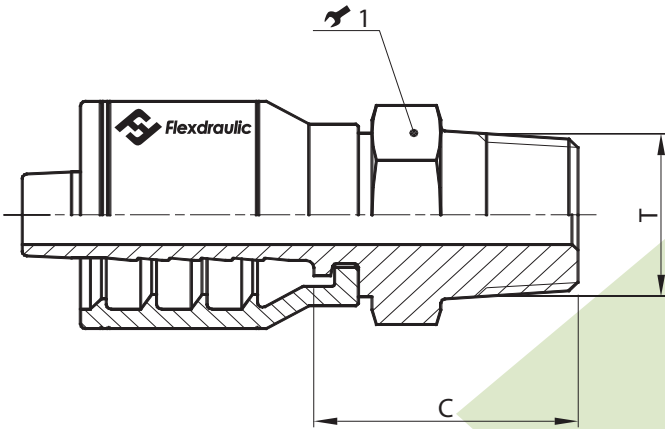

BSPT (British Standard Pipe Tapered)

BSPT Male Rigid

One Piece Bite The Wire

Part #	Hose I.D.		BSPT Thread (T)	Cutoff (C)	Wrench	
	Inch	Size		Inch	1 (Inch) ↗ 1 (mm)	
A04-152	1/4"	-04	1/8" - 28	0.80"	1/2"	12
A04-154	1/4"	-04	1/4" - 19	1.04"	9/16"	14
A04-156	1/4"	-04	3/8" - 19	1.14"	3/4"	19
A06-154	3/8"	-06	1/4" - 19	0.96"	9/16"	14
A06-156	3/8"	-06	3/8" - 19	1.14"	3/4"	19
A06-158	3/8"	-06	1/2" - 14	1.26"	7/8"	22
A08-156	1/2"	-08	3/8" - 19	1.08"	3/4"	19
A08-158	1/2"	-08	1/2" - 14	1.28"	7/8"	22
A08-162	1/2"	-08	3/4" - 14	1.46"	1 1/16"	27
A10-160	5/8"	-10	5/8" - 14	1.30"	1 5/16"	24
A10-162	5/8"	-10	3/4" - 14	1.65"	1 1/16"	27
A12-162	3/4"	-12	3/4" - 14	1.67"	1 1/16"	27
A16-166	1"	-16	1" - 11	1.83"	1 7/16"	36